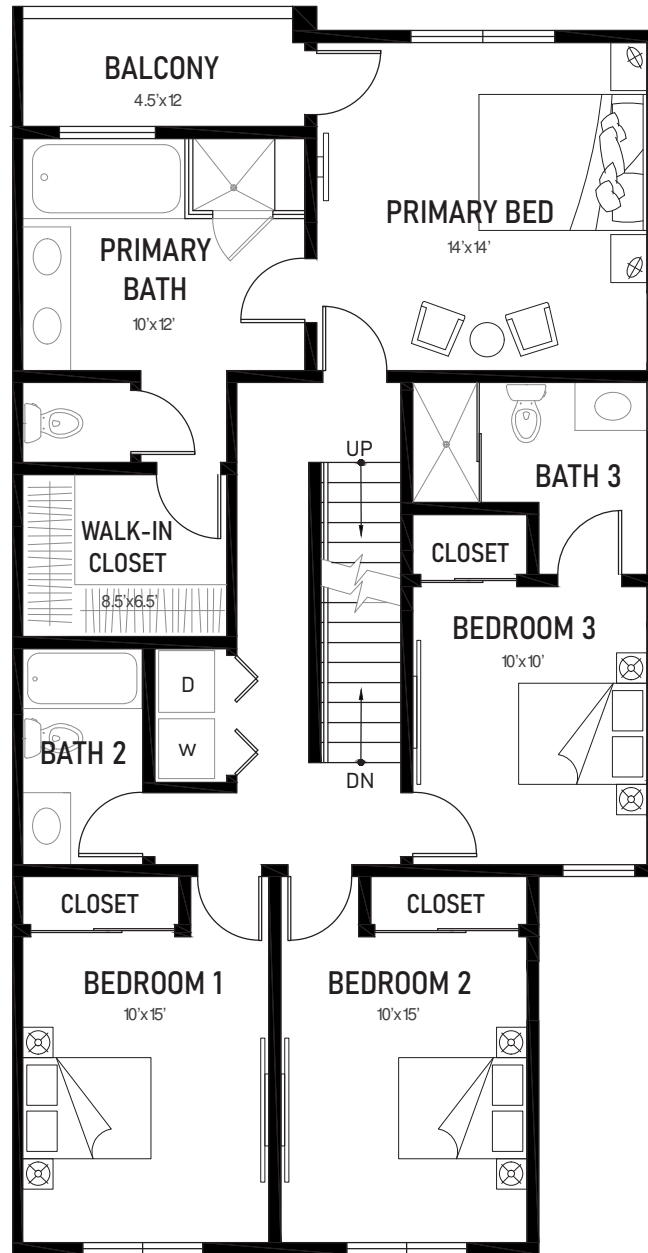

FIRST FLOOR

SECOND FLOOR

Welkin
223

THIRD FLOOR

PLAN B

4 beds | 3.5 baths
2,330 - 2,352 SF

notes: The layouts shown in these floor plans are for illustrative purposes only and may vary. Square footage and dimensions are approximate and subject to change based on unit types.