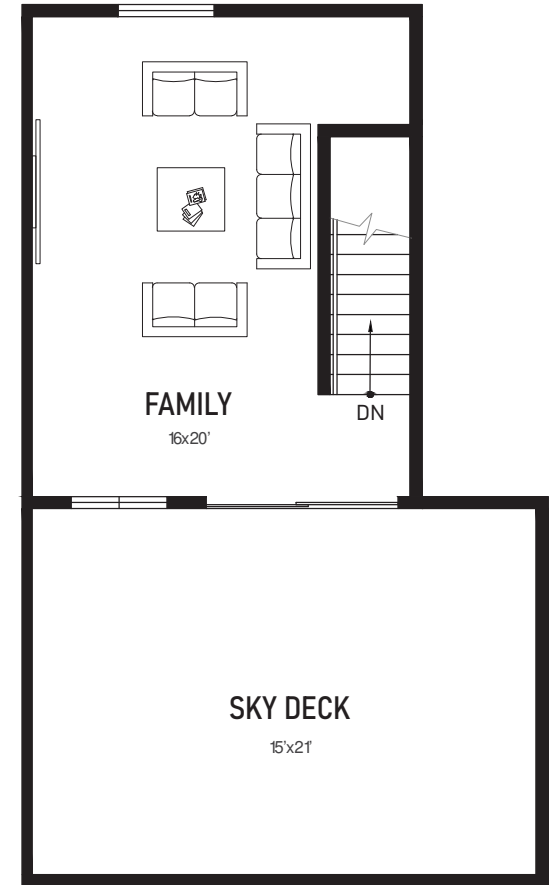

FIRST FLOOR

SECOND FLOOR

Welkin
223

THIRD FLOOR

PLAN B

4 beds | 3.5 baths
2,330 - 2,352 SF

notes: The layouts shown in these floor plans are for illustrative purposes only and may vary. Square footage and dimensions are approximate and subject to change based on unit types.